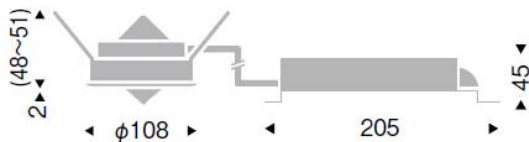

### ERD2424W

Down Light Adjustable(Rs series)

Rs-5 LED module included

Power consumption 9.5W

Natural white (4000K)

■ Non-dimmable type

Frame: Die-cast aluminum (matt white)

Cone: Die-cast aluminum (matt white)

With driver

Driver packed separately

Weight: 0.6 kg

Thermal insulation unavailable

Ceiling cutout :  $\phi 100$

The product cannot be mounted if there are obstacles within 110 mm from the ceiling surface.

770lm 9.5W