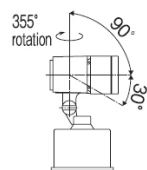

ENDO / ERS3316SA

ERS3316SA

- Outdoor Spot Light(Rs series)
- Rs-7 LED module included
- Power consumption 12.9W
- Natural white (4000K)
 - Non-dimmable type
- Metallic finish (silver metallic)
- Aluminum die-cast
- Translucent strengthened glass
- Weight: 1.2 kg
- Mountable in any orientation
- Flange with integrated driver
- Moisture-proof & rain-resistant (IP67)
- Non-dimmable