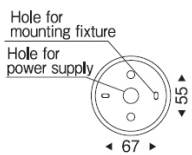

ENDO / ERS3316SA

ERS3316SA

- Outdoor Spot Light(Rs series)
- Rs-7 LED module included
- Power consumption 12.9W
- Natural white (4000K)
 - Non-dimmable type
- Metallic finish (silver metallic)
- Aluminum die-cast
- Translucent strengthened glass
- Weight: 1.2 kg
- Mountable in any orientation
- Flange with integrated driver
- Moisture-proof & rain-resistant (IP67)
- Non-dimmable