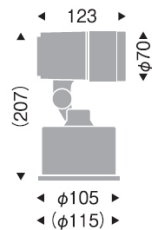

ENDO / ERS3316SA

ERS3316SA

- Outdoor Spot Light(Rs series)
- Rs-7 LED module included
- Power consumption 12.9W
- Natural white (4000K)
 - Non-dimmable type
- Metallic finish (silver metallic)
- Aluminum die-cast
- Translucent strengthened glass
- Weight: 1.2 kg
- Mountable in any orientation
- Flange with integrated driver
- Moisture-proof & rain-resistant (IP67)
- Non-dimmable