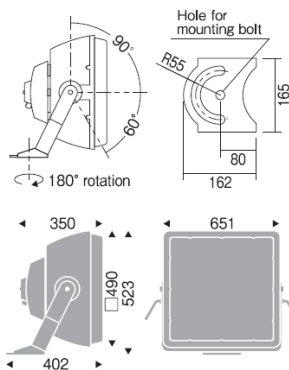

Metallic finish (silver metallic)

Reflector: Aluminum (polished finish)

Transparent with partly translucent acrylic

Weight: 27.0 kg

Integrated driver

Mountable in any orientation

Moisture-proof & rain-proof (IP66)

Non-dimmable

Non-replaceable LED

Digital cut finish reflector

37388lm 370.5W