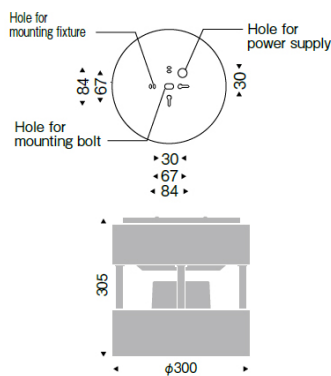

Can not use at the places where the system would be affected by dust.