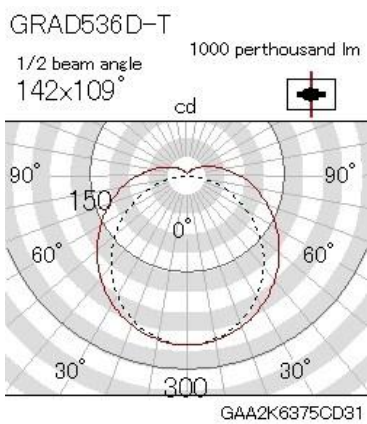

# ENDO / GRAD536D-T

## GRAD536D-T

Straight LED unit for maintenance use  
40W type White tube unit

Power consumption 15.0W  
Cool Daylight (6500K)  
■ Non-dimmable type  
Straight LED unit for maintenance use  
40W TYPE White TUBE UNIT  
Integrated driver type  
Input voltage: 100 V to 242 V  
Body: White/c/ magnesium  
Cover: Resin (polycarbonate/c/ milky white)