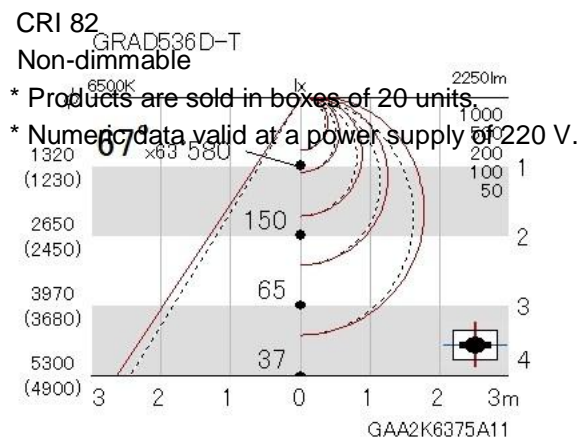

# ENDO / GRAD536D-T

## GRAD536D-T

Straight LED unit for maintenance use  
40W type White tube unit

Power consumption 15.0W  
Cool Daylight (6500K)  
■ Non-dimmable type  
Straight LED unit for maintenance use  
40W TYPE White TUBE UNIT  
Integrated driver type  
Input voltage: 100 V to 242 V  
Body: White/c/ magnesium  
Cover: Resin (polycarbonate/c/ milky white)